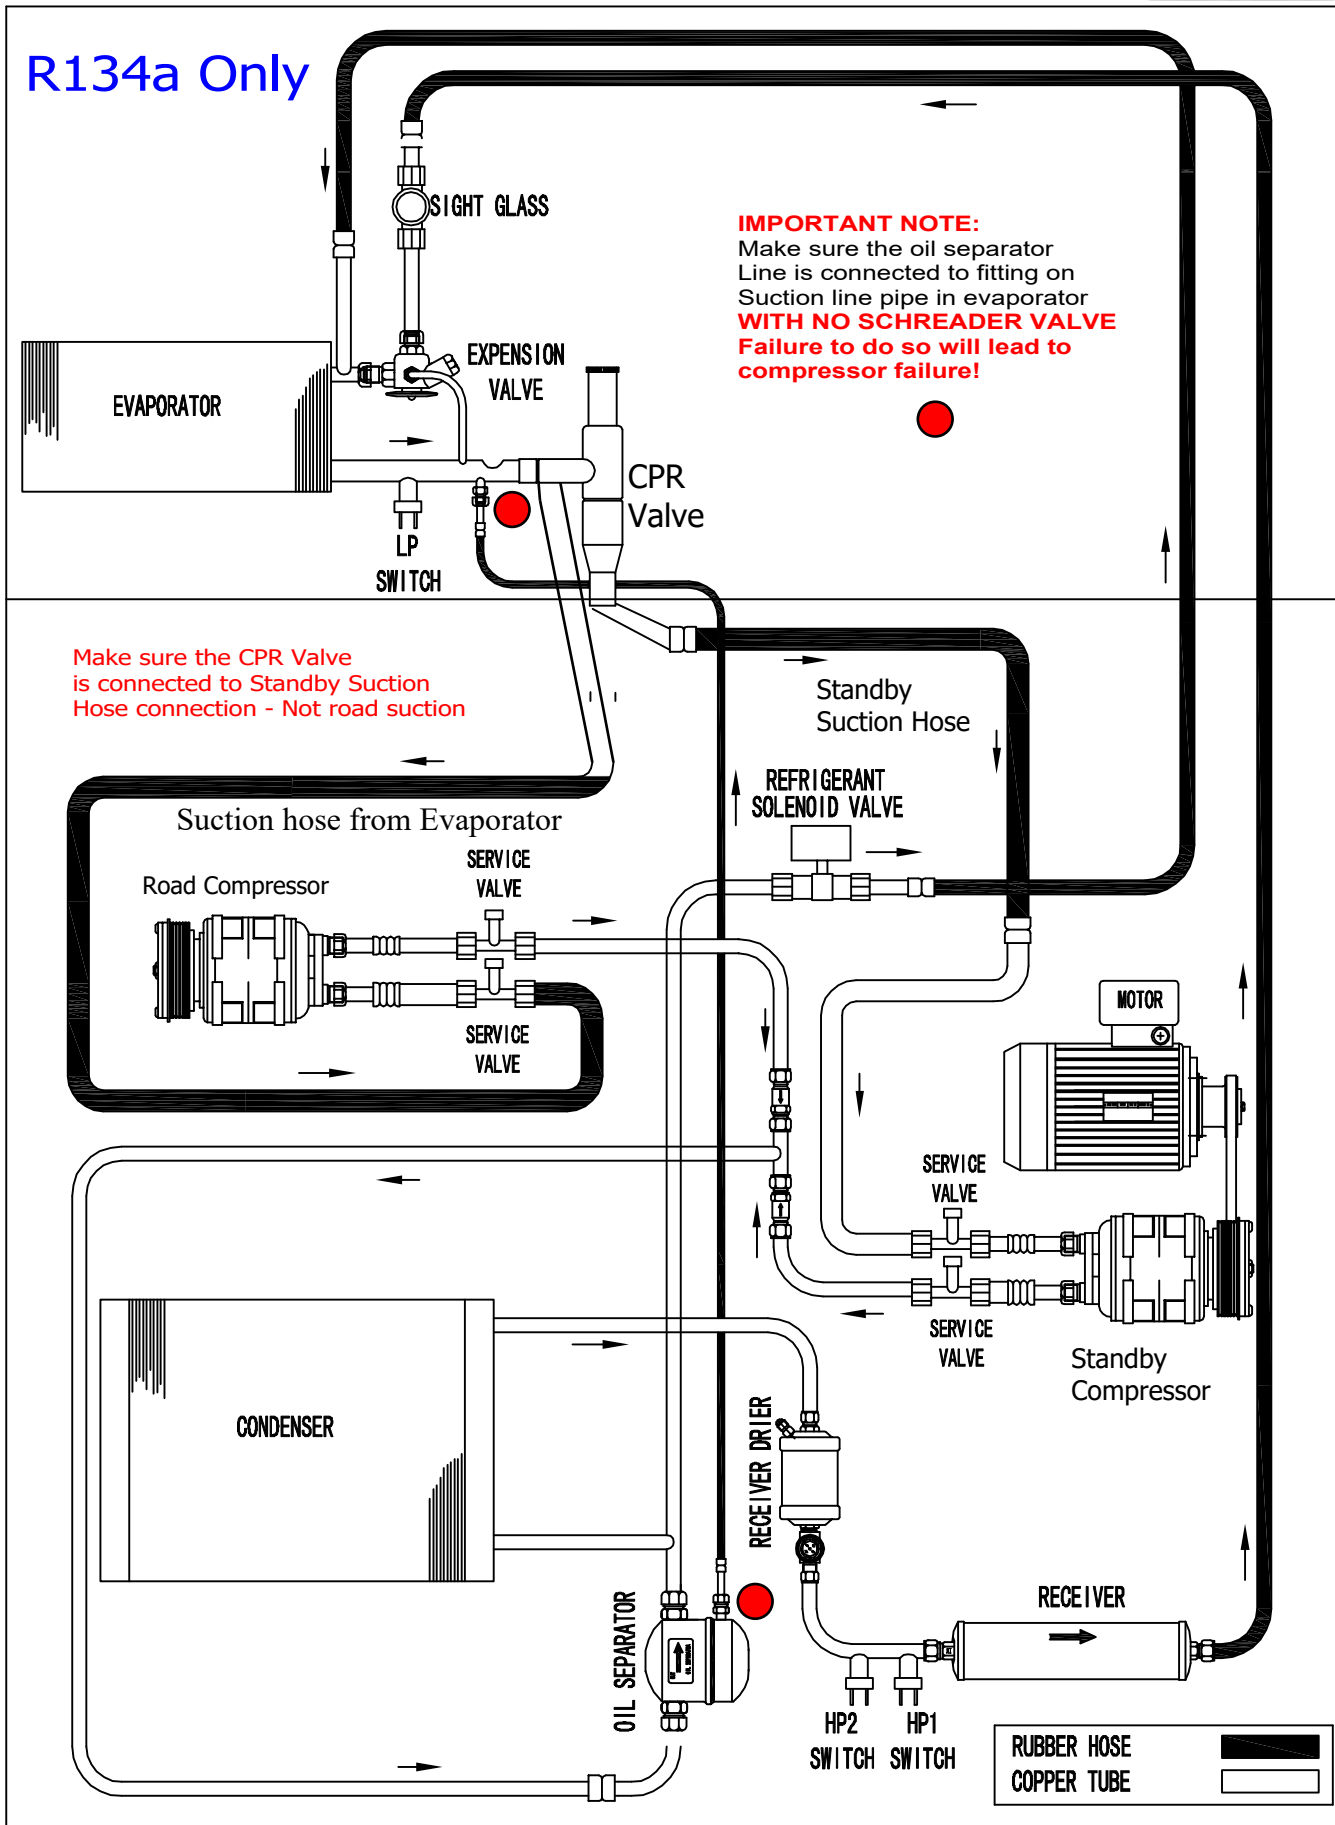

RV9E

Pipe Installation Diagram

www.reefervan.net

R134a Only

IMPROTANT: FOR R404a Application a CPR Valve should be installed for road compressor